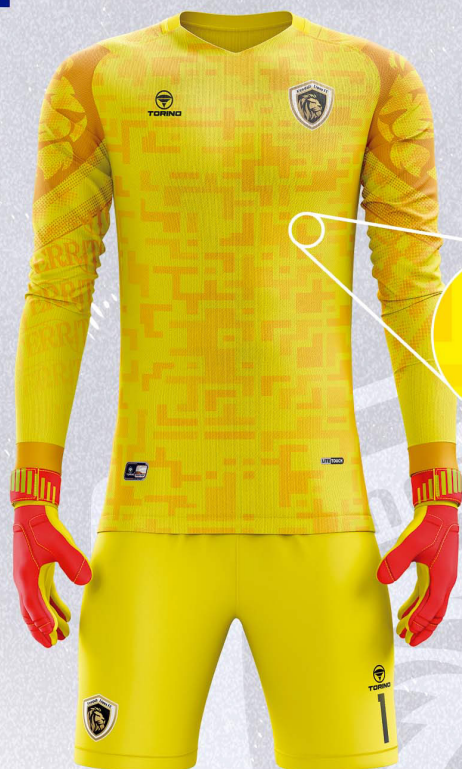

TRAINING SET, SUBLIMATED FRONT (SPECIAL DESIGN)
BACK AND SLEEVES WITH ORANGE CLOTH.
APPLIQUES ON PANTS AND BACK IN DIGITAL PRINTING.

DIGITAL
PRINTING

TORINO 

GOALKEEPER SET

2022

SOCCER
SOCCER
SOCCER

CONJUNTO PARA ARQUERO, 100% SUBLIMADO
DISEÑO ESPECIAL.

KIT FOR GOALKEEPER, 100% SUBLIMATED
SPECIAL DESIGN.

TEAM PARENTS AND FAMILY JERSEY

CAMISETA 100% POLIÉSTER CON IMPRESIÓN DIGITAL

100% POLYESTER T-SHIRT WITH DIGITAL PRINTING.

SACKPACK

2022

TULA Y BUFANDA, 100% SUBLIMADO
DISEÑO ESPECIAL.